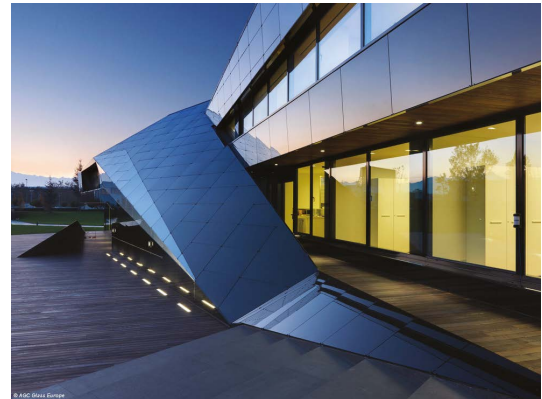

Technical Data - Lacobel T

Olympic Glass now offers a wide range of pre-painted glass that can be cut and toughened or heat-strengthened at our plant. Strong and safe to use indoors and out, architects have endless design possibilities.

And with 15 contemporary colours to choose from, Lacobel T is the perfect glass to enhance any interior and façade.

The ultimate in strength and safety

- | | |
|---|---|
| What's so special about it? | What does this mean for you? |
| Toughened painted glass | <ul style="list-style-type: none"> - Strong and safe so it has high resistance to impacts and scratches - Withstands thermal shocks, offering a large choice of applications - Can be used in interior and exterior wall cladding applications - Resistance to UV - Decorative glass product that meets high safety standards within buildings - Easy to install and maintain - Toughened Lacobel T show very little indoor emissions of Volatile Organic Compounds (VOCs) |
| High quality paint industrially applied onto the glass | <ul style="list-style-type: none"> - Uniform and glossy appearance |
| 15 trendsetting colours | <ul style="list-style-type: none"> - Unlimited design possibilities for interior and exterior wall cladding applications |
| Pre-painted glass which can be immediately cut and heat-treated | <ul style="list-style-type: none"> - No need to paint manually before or after heat-treatment of the glass |